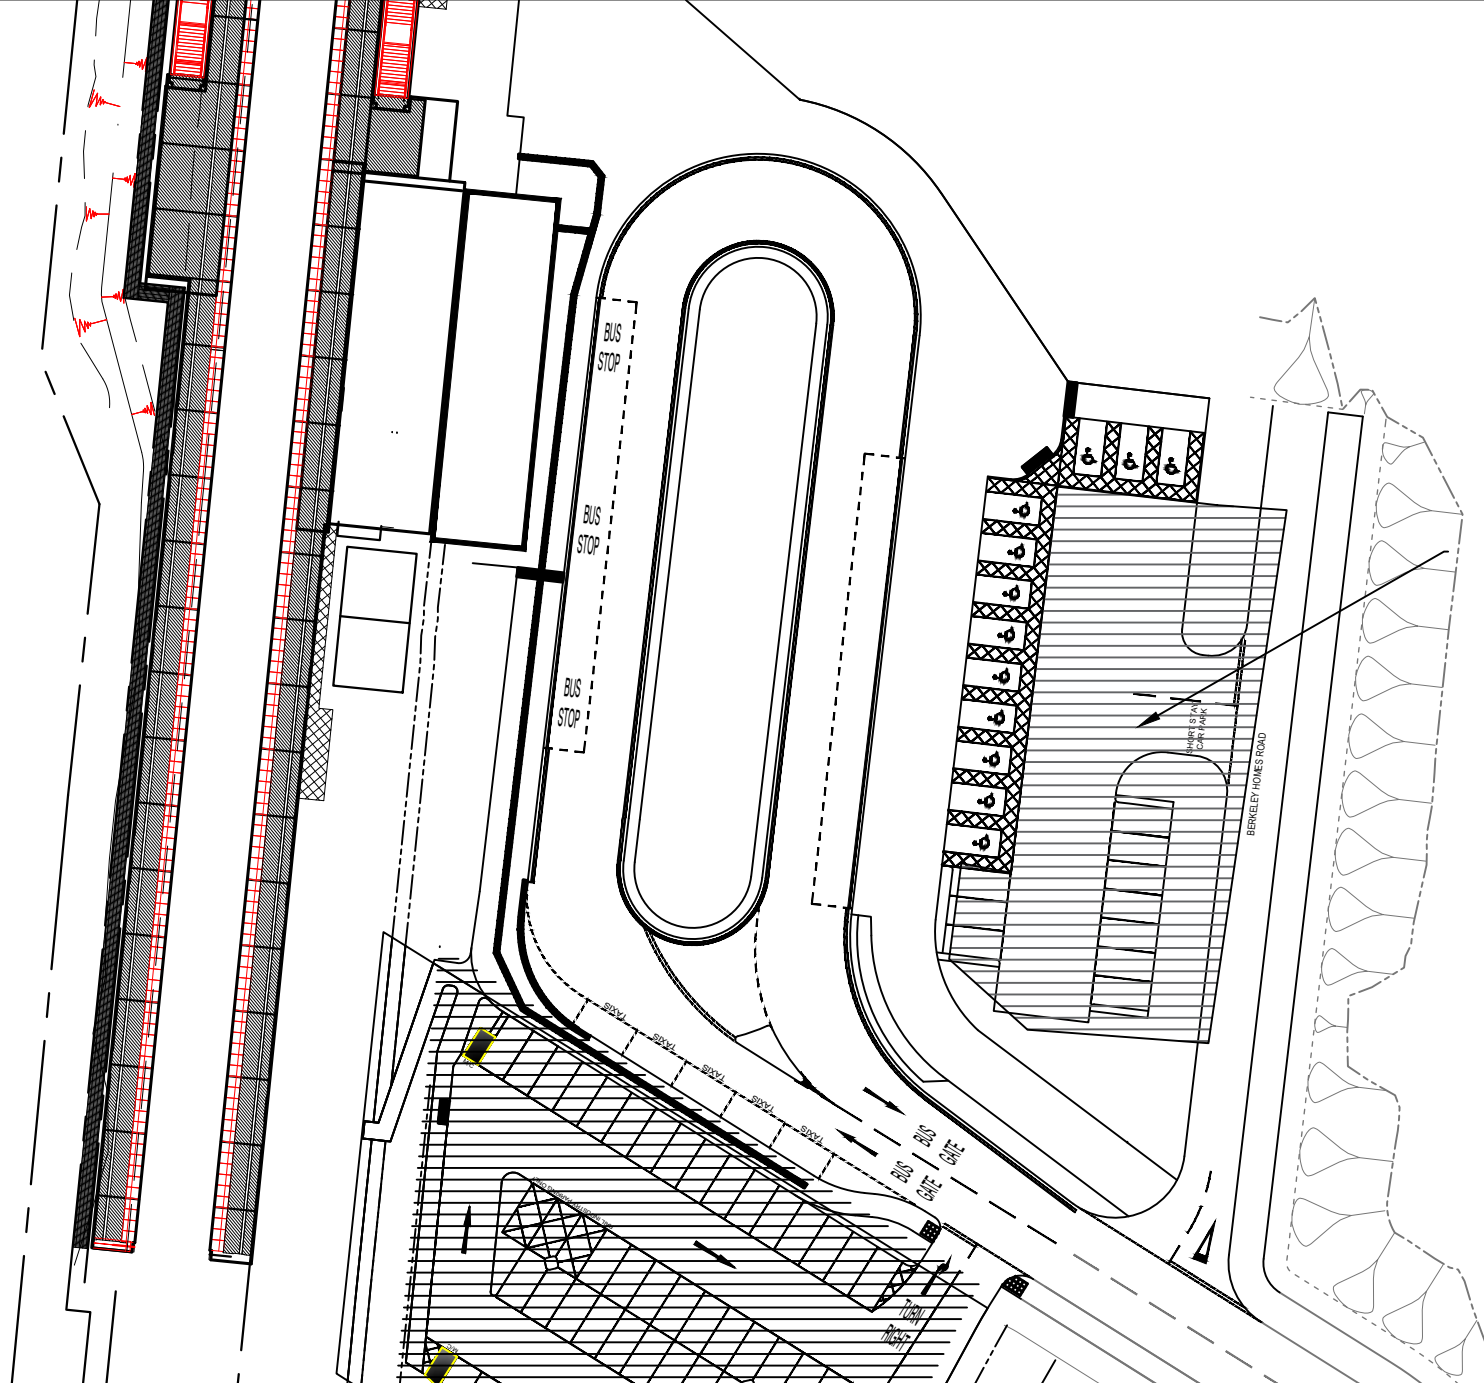

Reading Green Park Station Short Stay
 All days
 Maximum Stay 20 minutes

Project READING GREEN PARK STATION	Scale N.T.S	Drawn MF
	Date NOV 22	Checked JC
Drawing READING GREEN PARK STATION SHORT STAY	Approved JC	
	Drawing No. READING GREEN PARK STATION SHORT STAY	