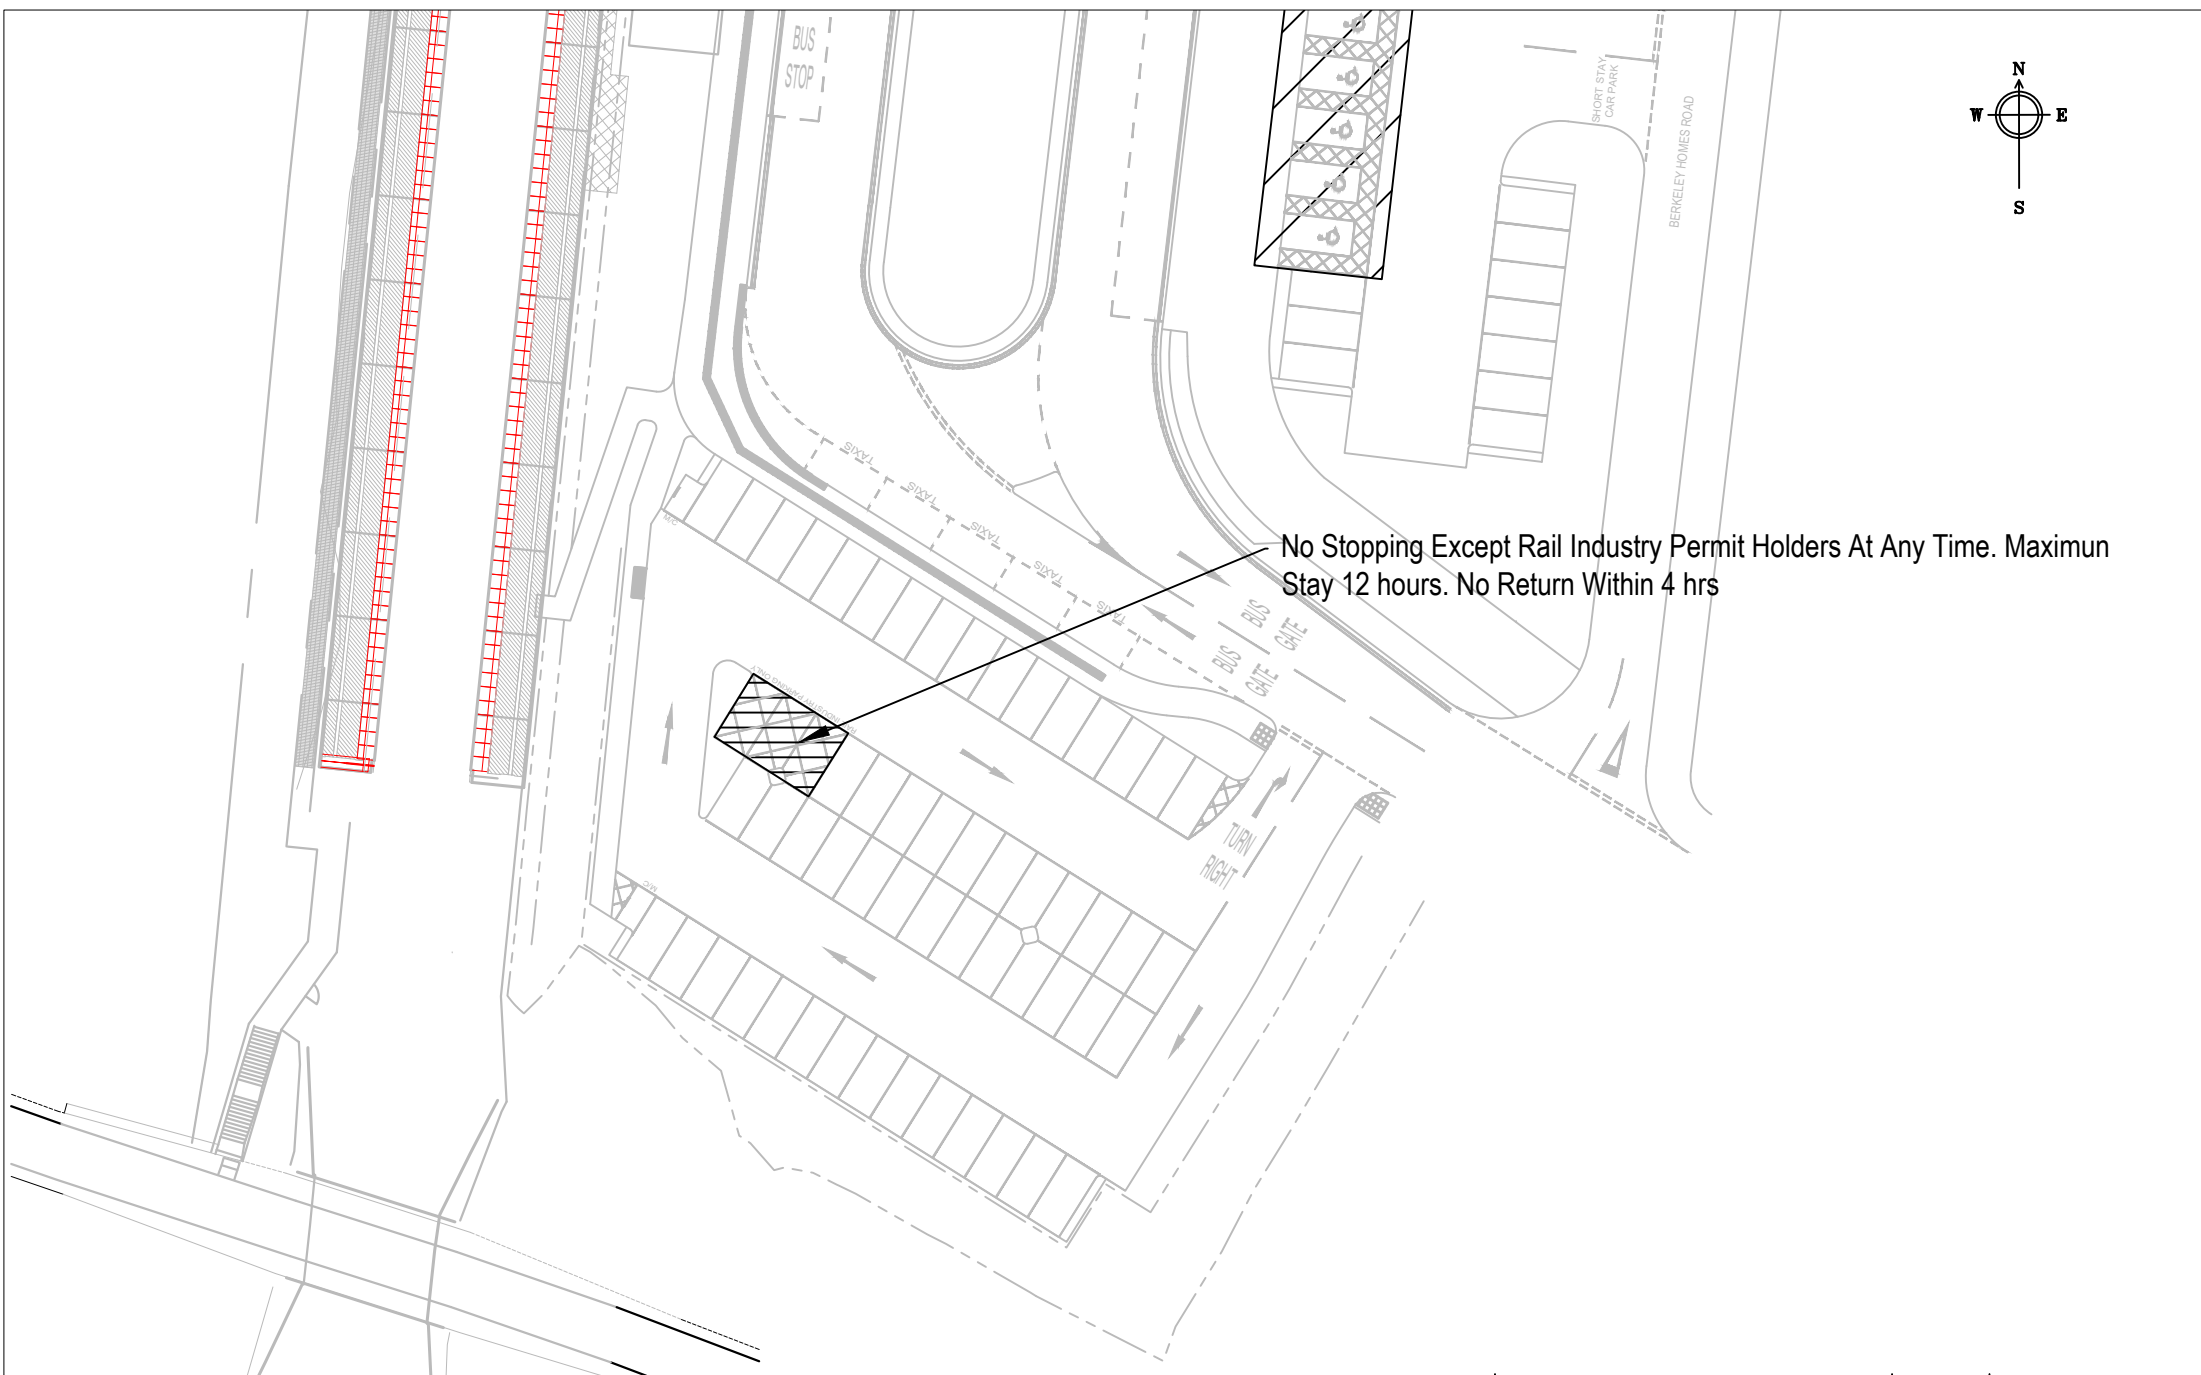

No Stopping Except Rail Industry Permit Holders At Any Time. Maximum Stay 12 hours. No Return Within 4 hrs

Project READING GREEN PARK STATION	Scale N.T.S	Drawn MF
	Date NOV 22	Checked JC
Drawing Reading Green Park Station— Rail Industry Permit Holders	Drawing No. Reading Green Park Station— Rail Industry Permit Holders	
	Approved JC	