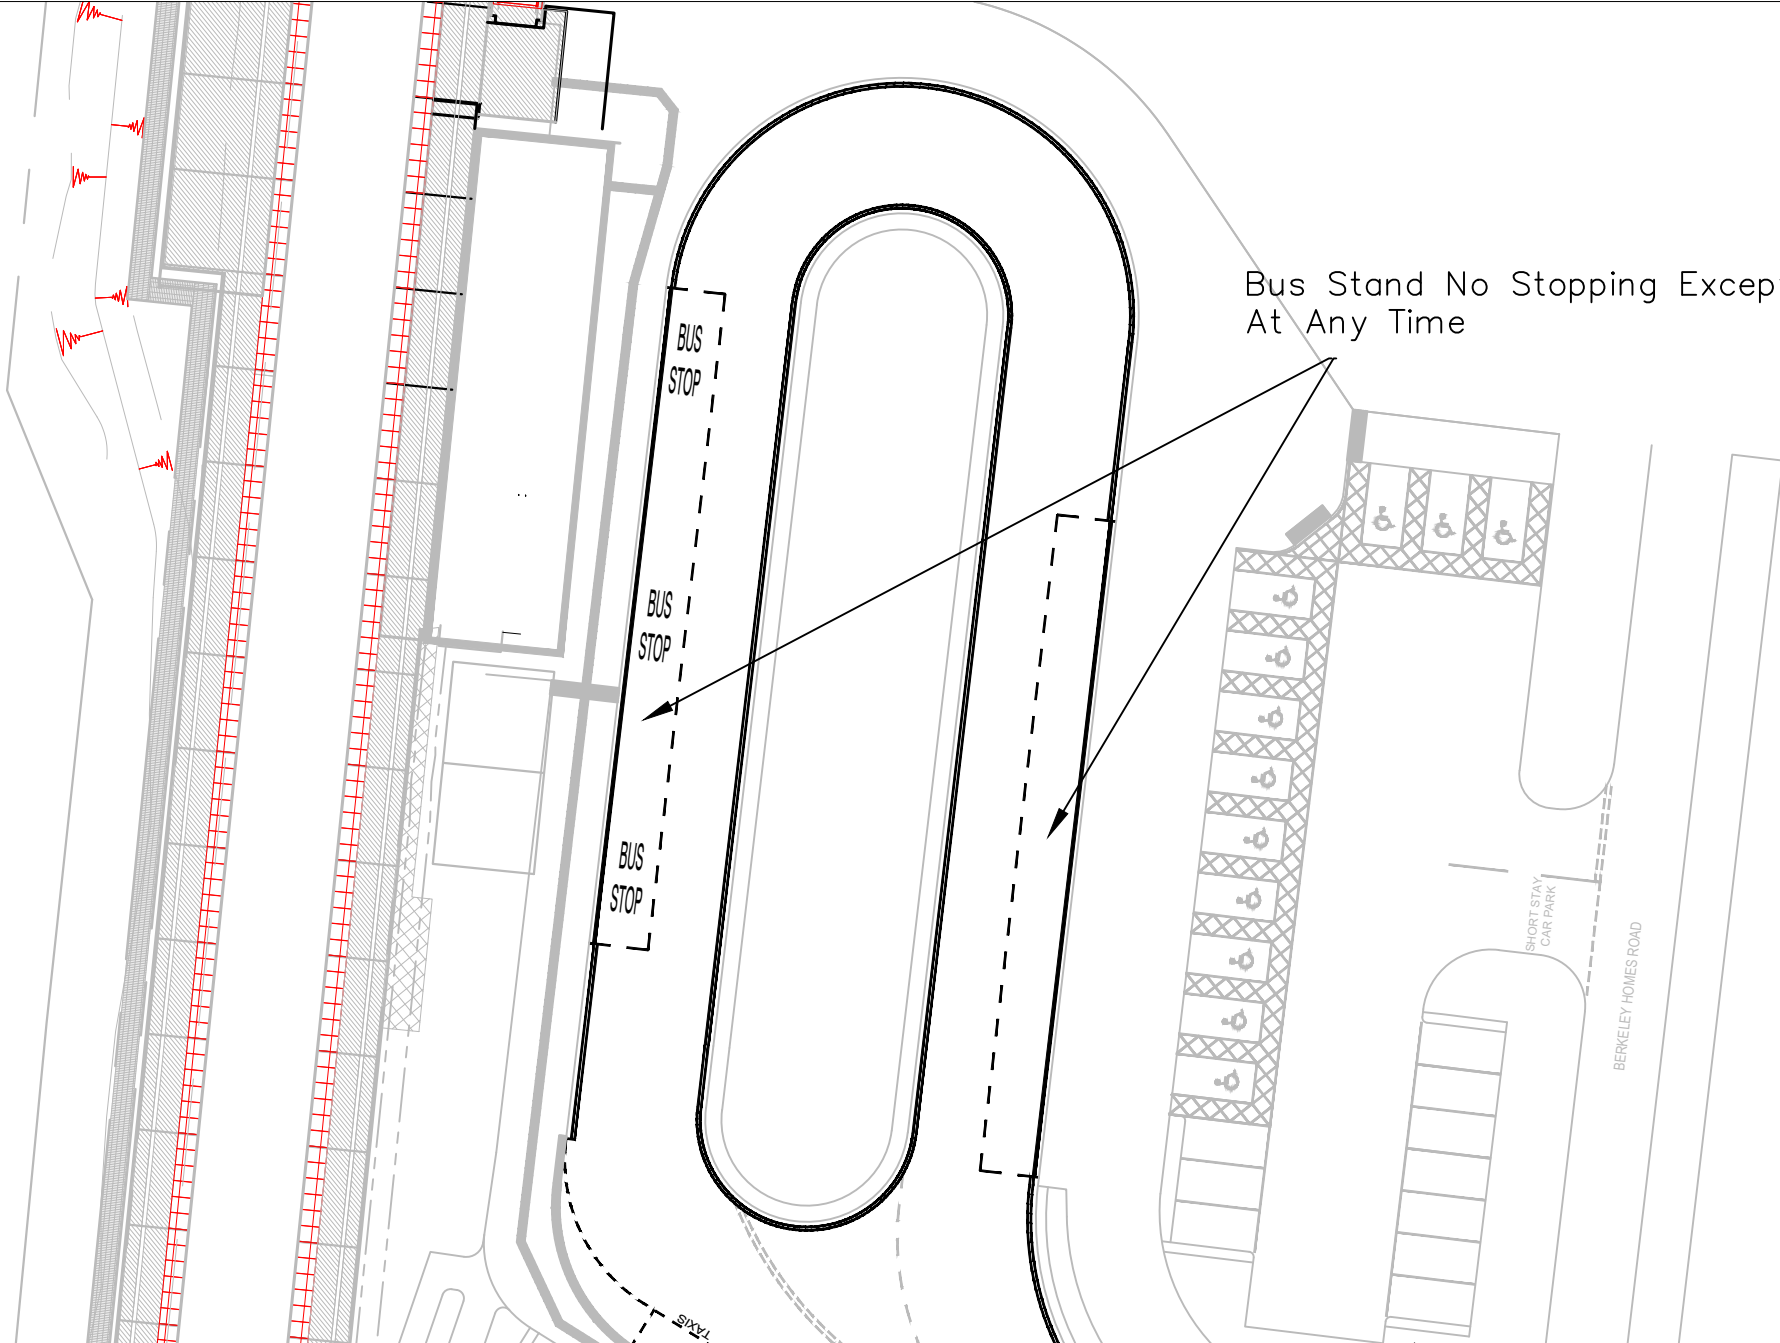

Project READING GREEN PARK STATION	Scale N.T.S	Drawn MF
	Date NOV 22	Checked JC
Drawing Reading Green Park Station-Bus Stand	Approved JC	
	Drawing No. Reading Green Park Station-Bus Stand