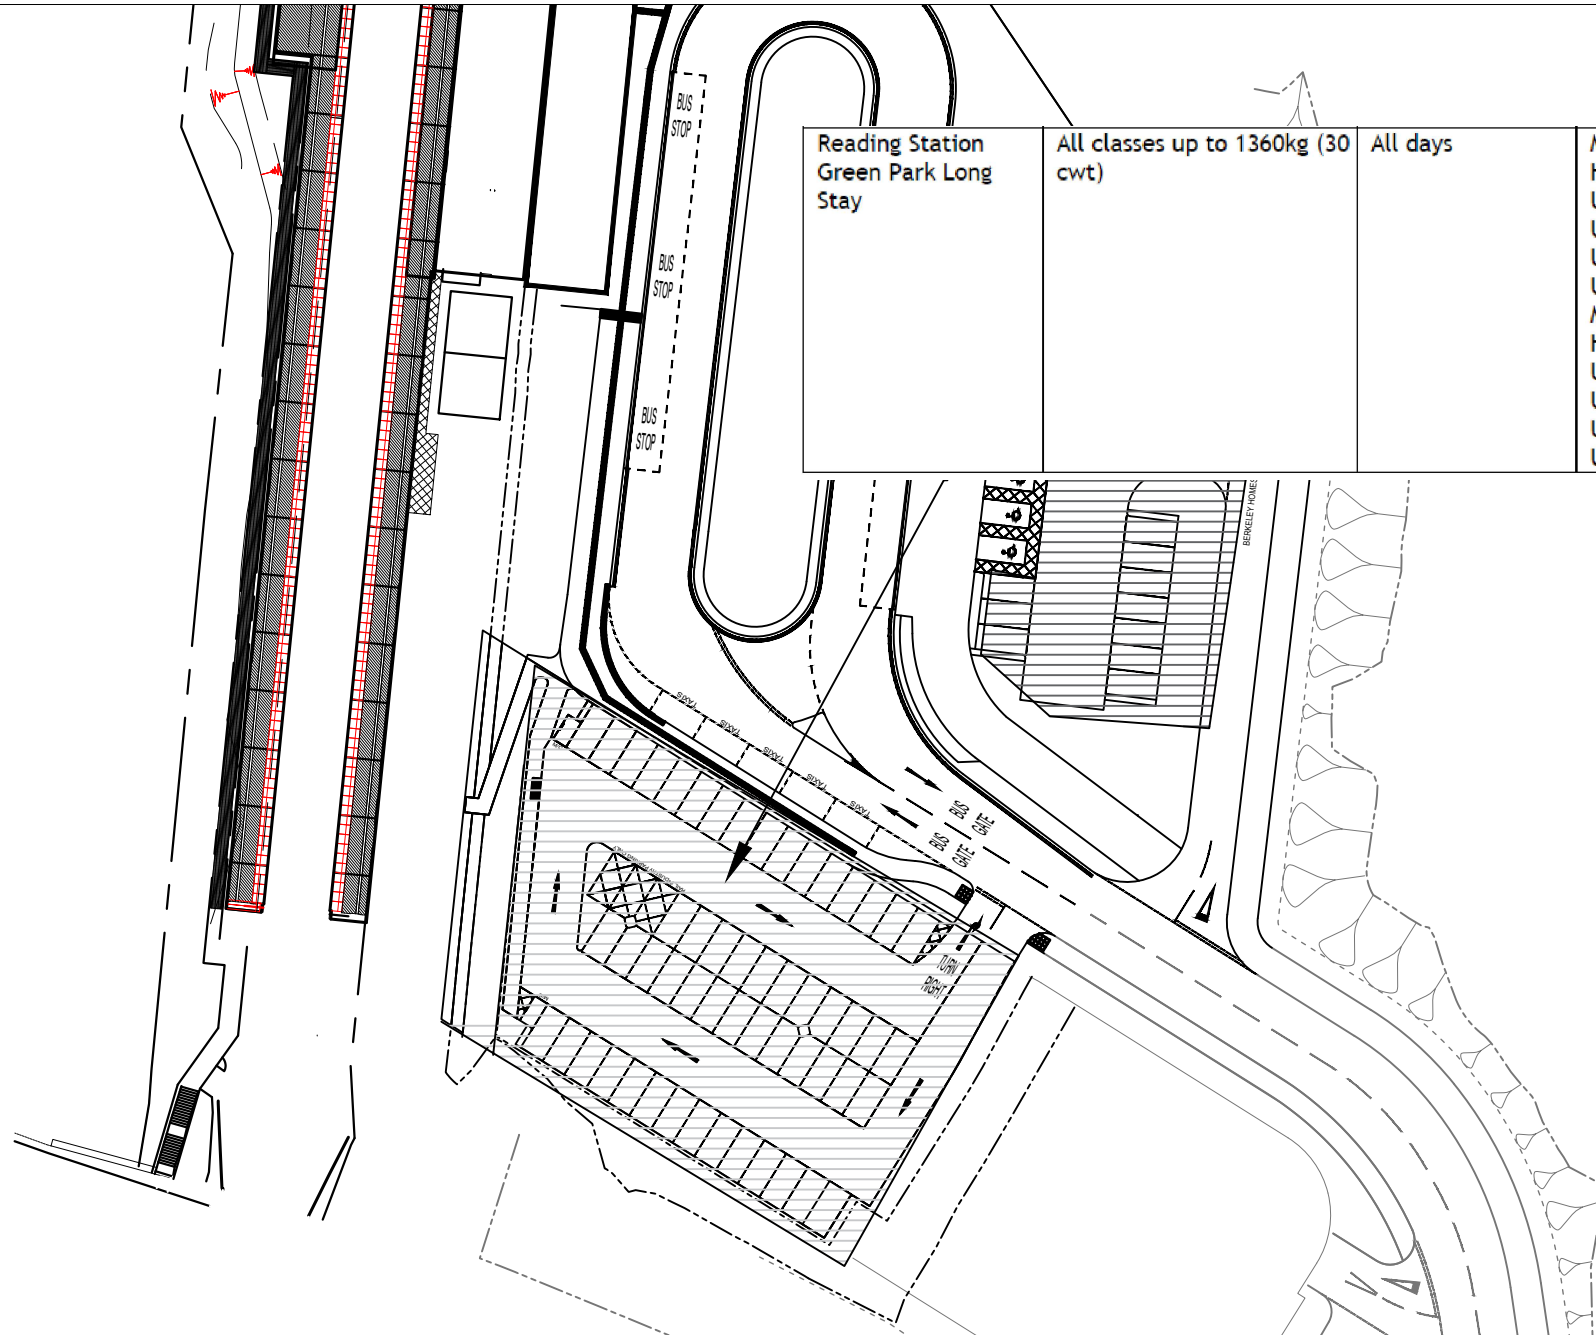

Reading Green Park Station Short Stay
 All days
 Maximum Stay 20 minutes

Project READING GREEN PARK STATION	Scale N.T.S	Drawn MF
	Date NOV 22	Checked JC
Drawing READING GREEN PARK STATION SHORT STAY	Approved JC	
	Drawing No. READING GREEN PARK STATION SHORT STAY	