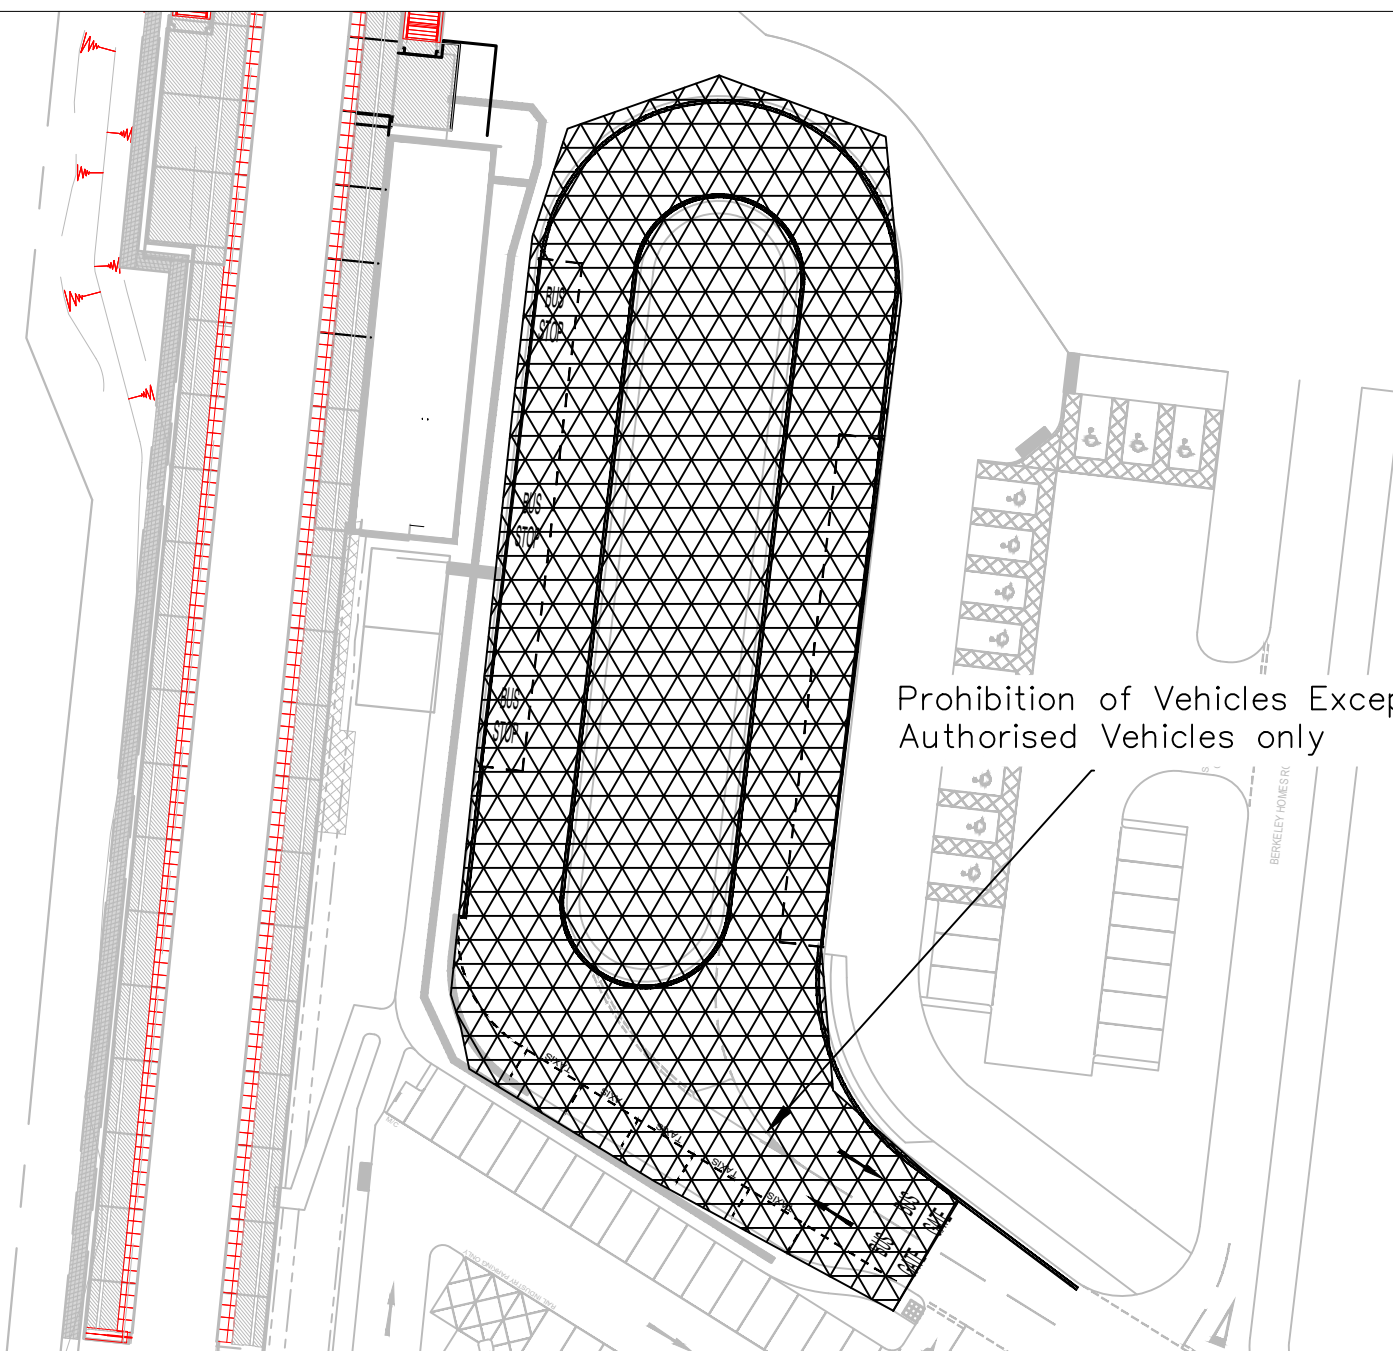

Prohibition of Vehicles Except Bus, Cycle and
Authorised Vehicles only

Project READING GREEN PARK STATION	Scale N.T.S	Drawn MF
	Date NOV 22	Checked JC
Drawing Reading Green Park Station- Bus Gate	Drawing No. Reading Green Park Station- Bus Gate	
	Approved JC