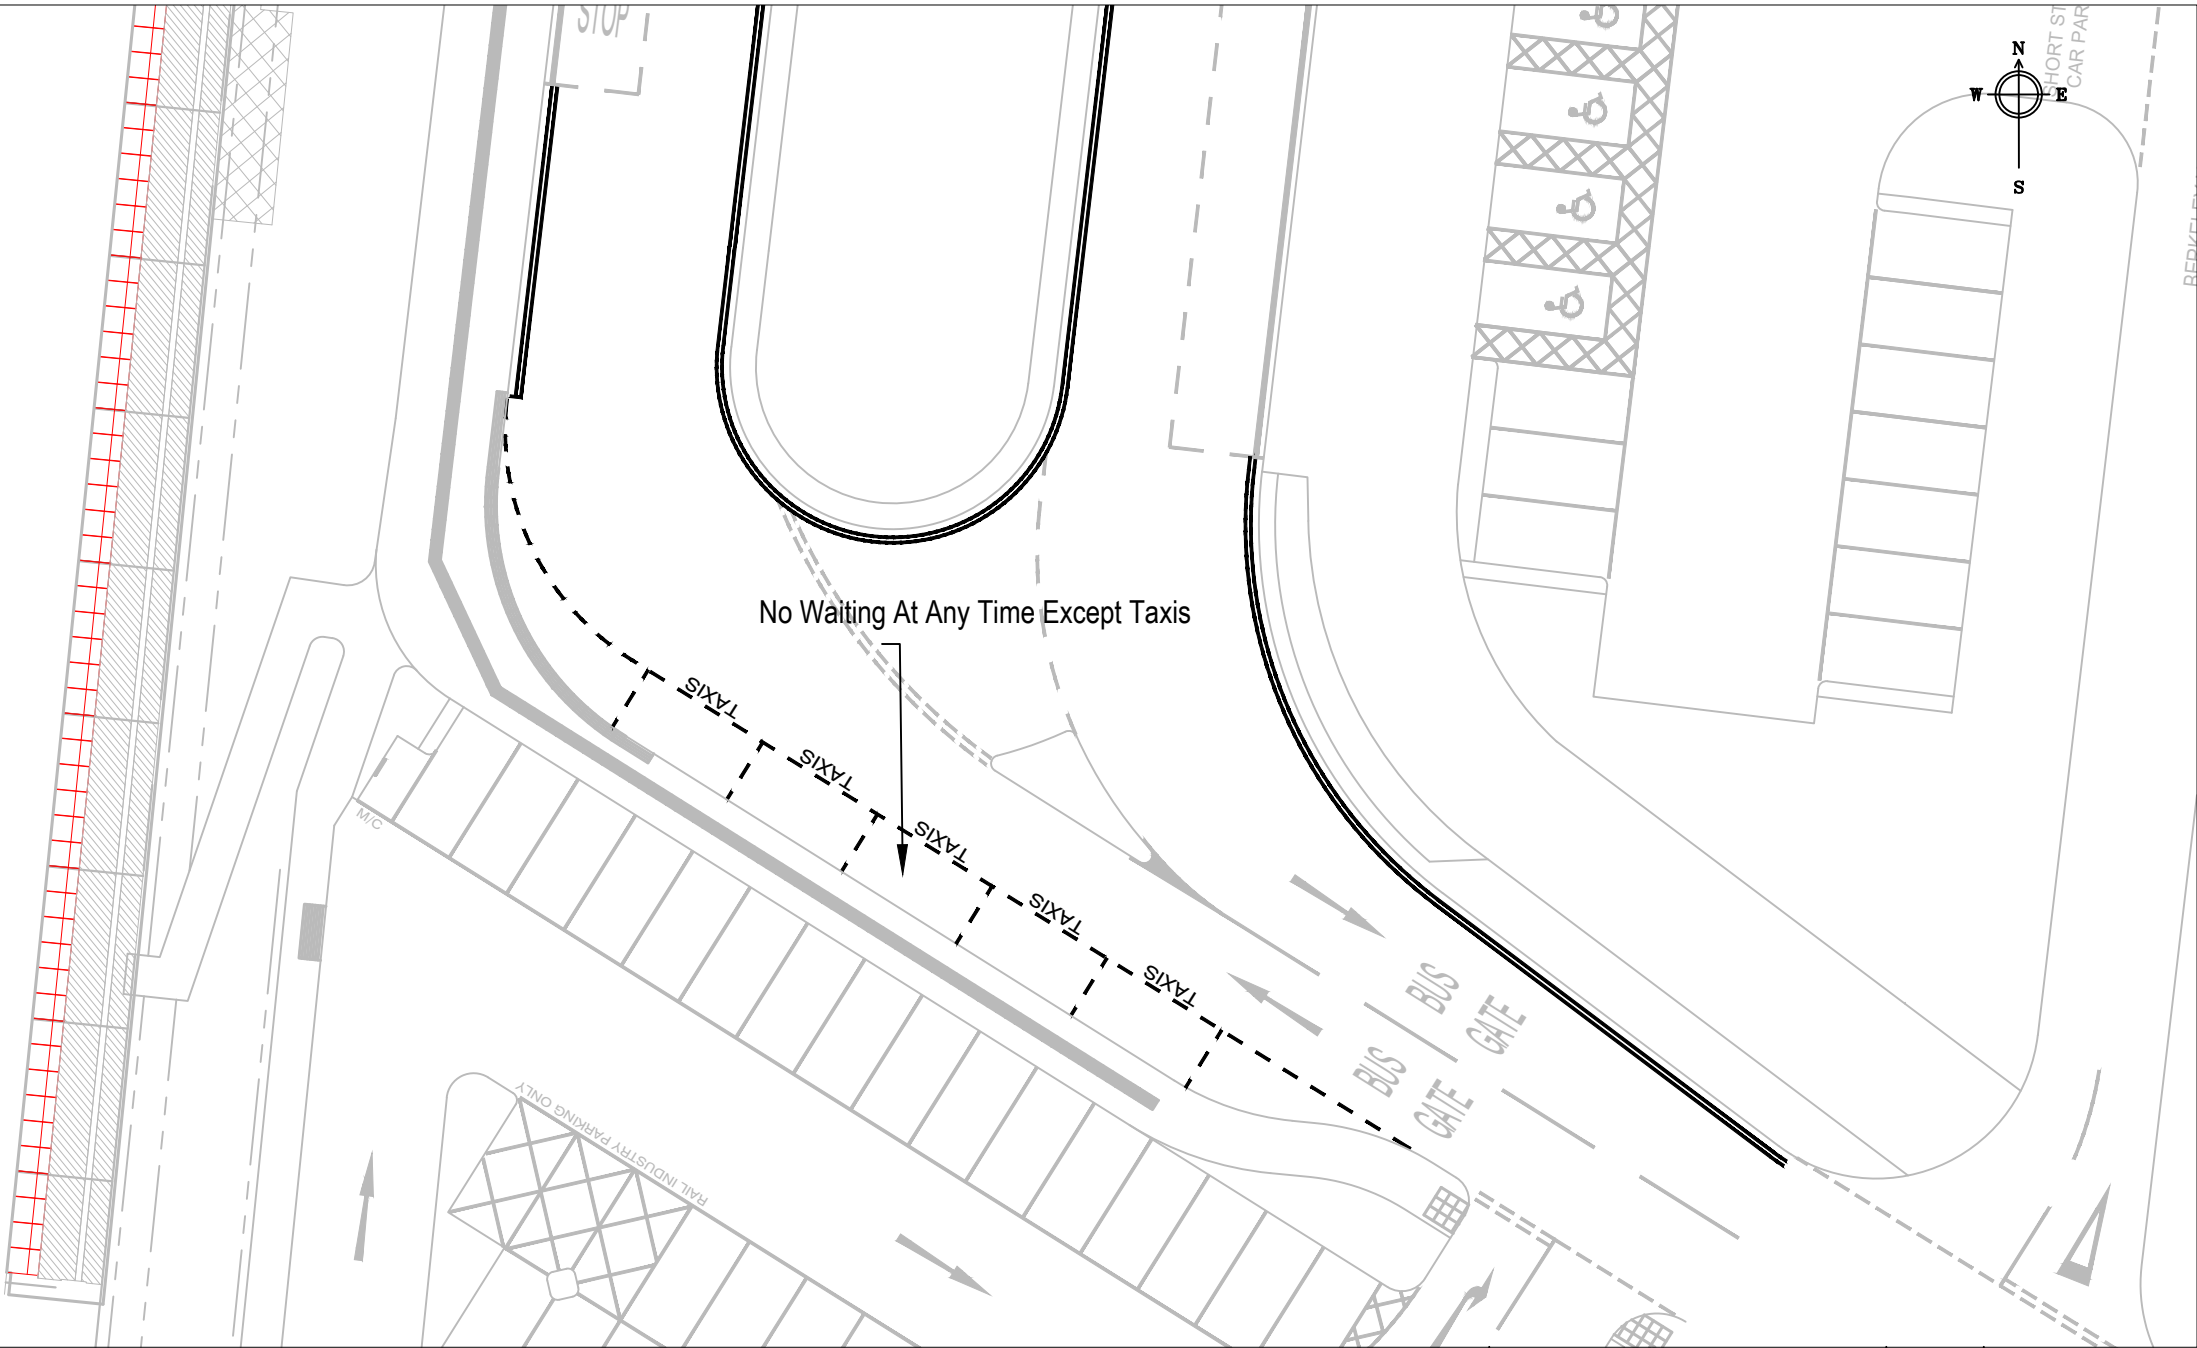

Project READING GREEN PARK STATION	Scale N.T.S	Drawn MF
	Date NOV 22	Checked JC
Drawing Reading Green Park Station-Taxi Rank	Approved JC	
	Drawing No. Reading Green Park Station-Taxi Rank