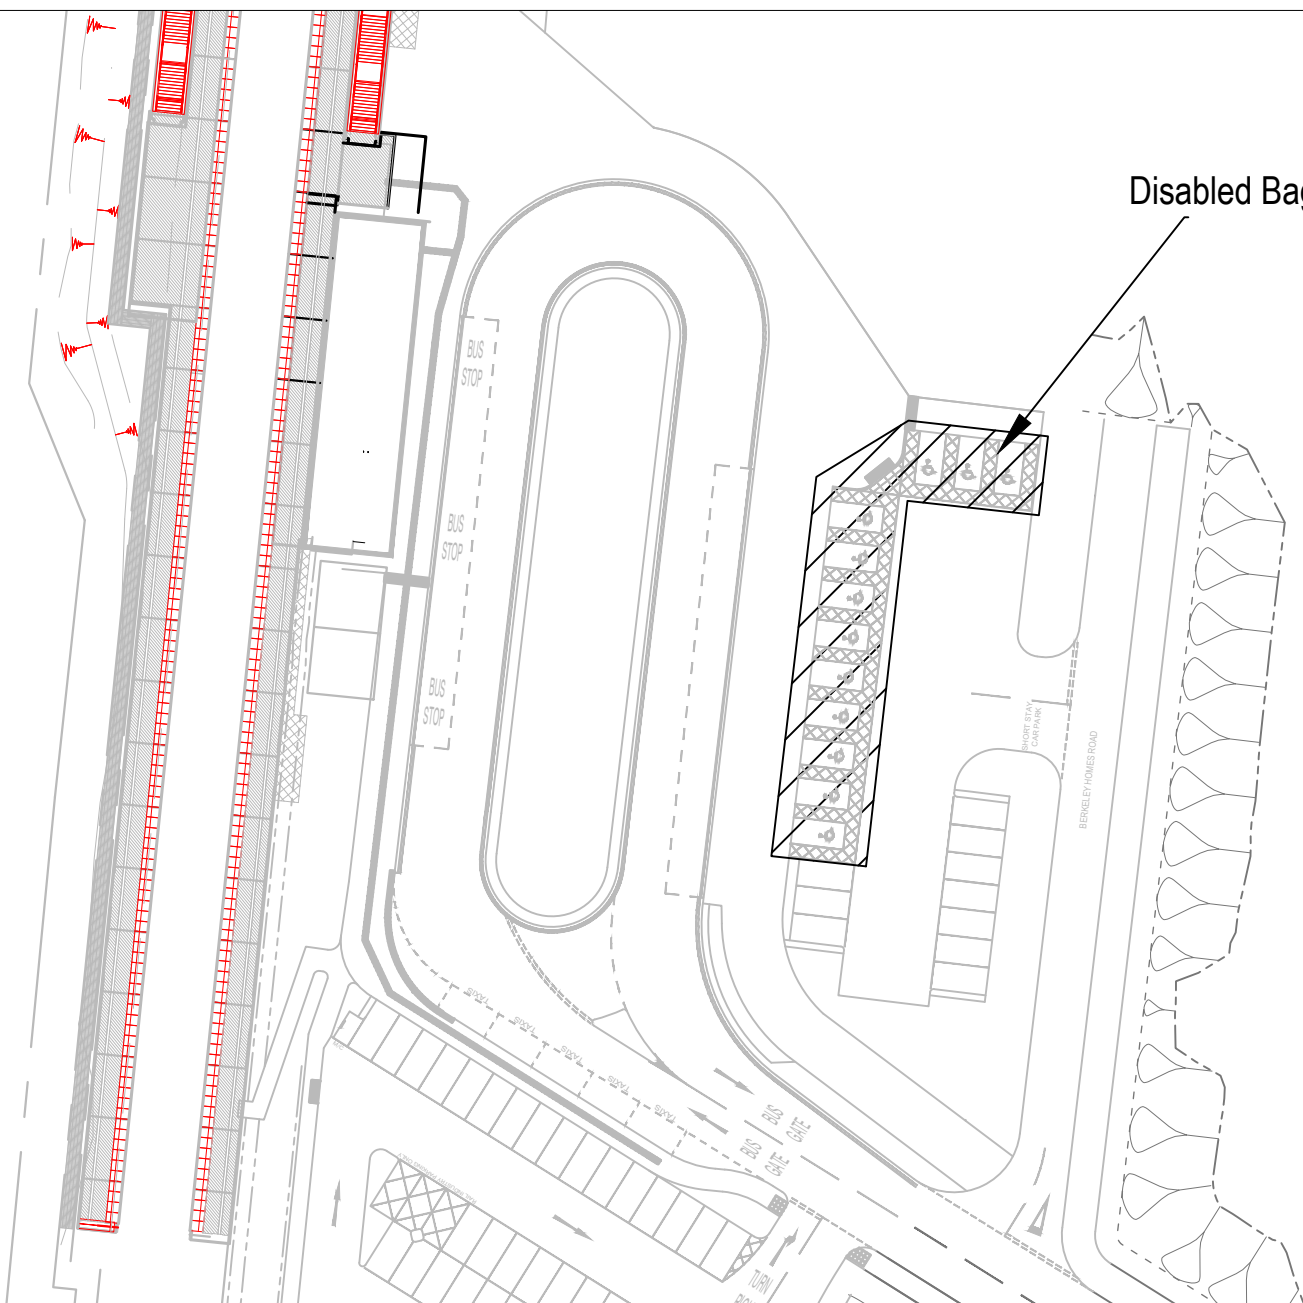

Disabled Bagde Holders At Any Time

Transport & Streetcare
Civic Offices
Reading
RG1 2LU

Project READING GREEN PARK STATION	Scale N.T.S	Drawn MF
	Date NOV 22	Checked JC
Drawing Reading Green Park Station-Disabled Badge Holders	Approved JC	
	Drawing No. Reading Green Park Station-Disabled Badge Holders