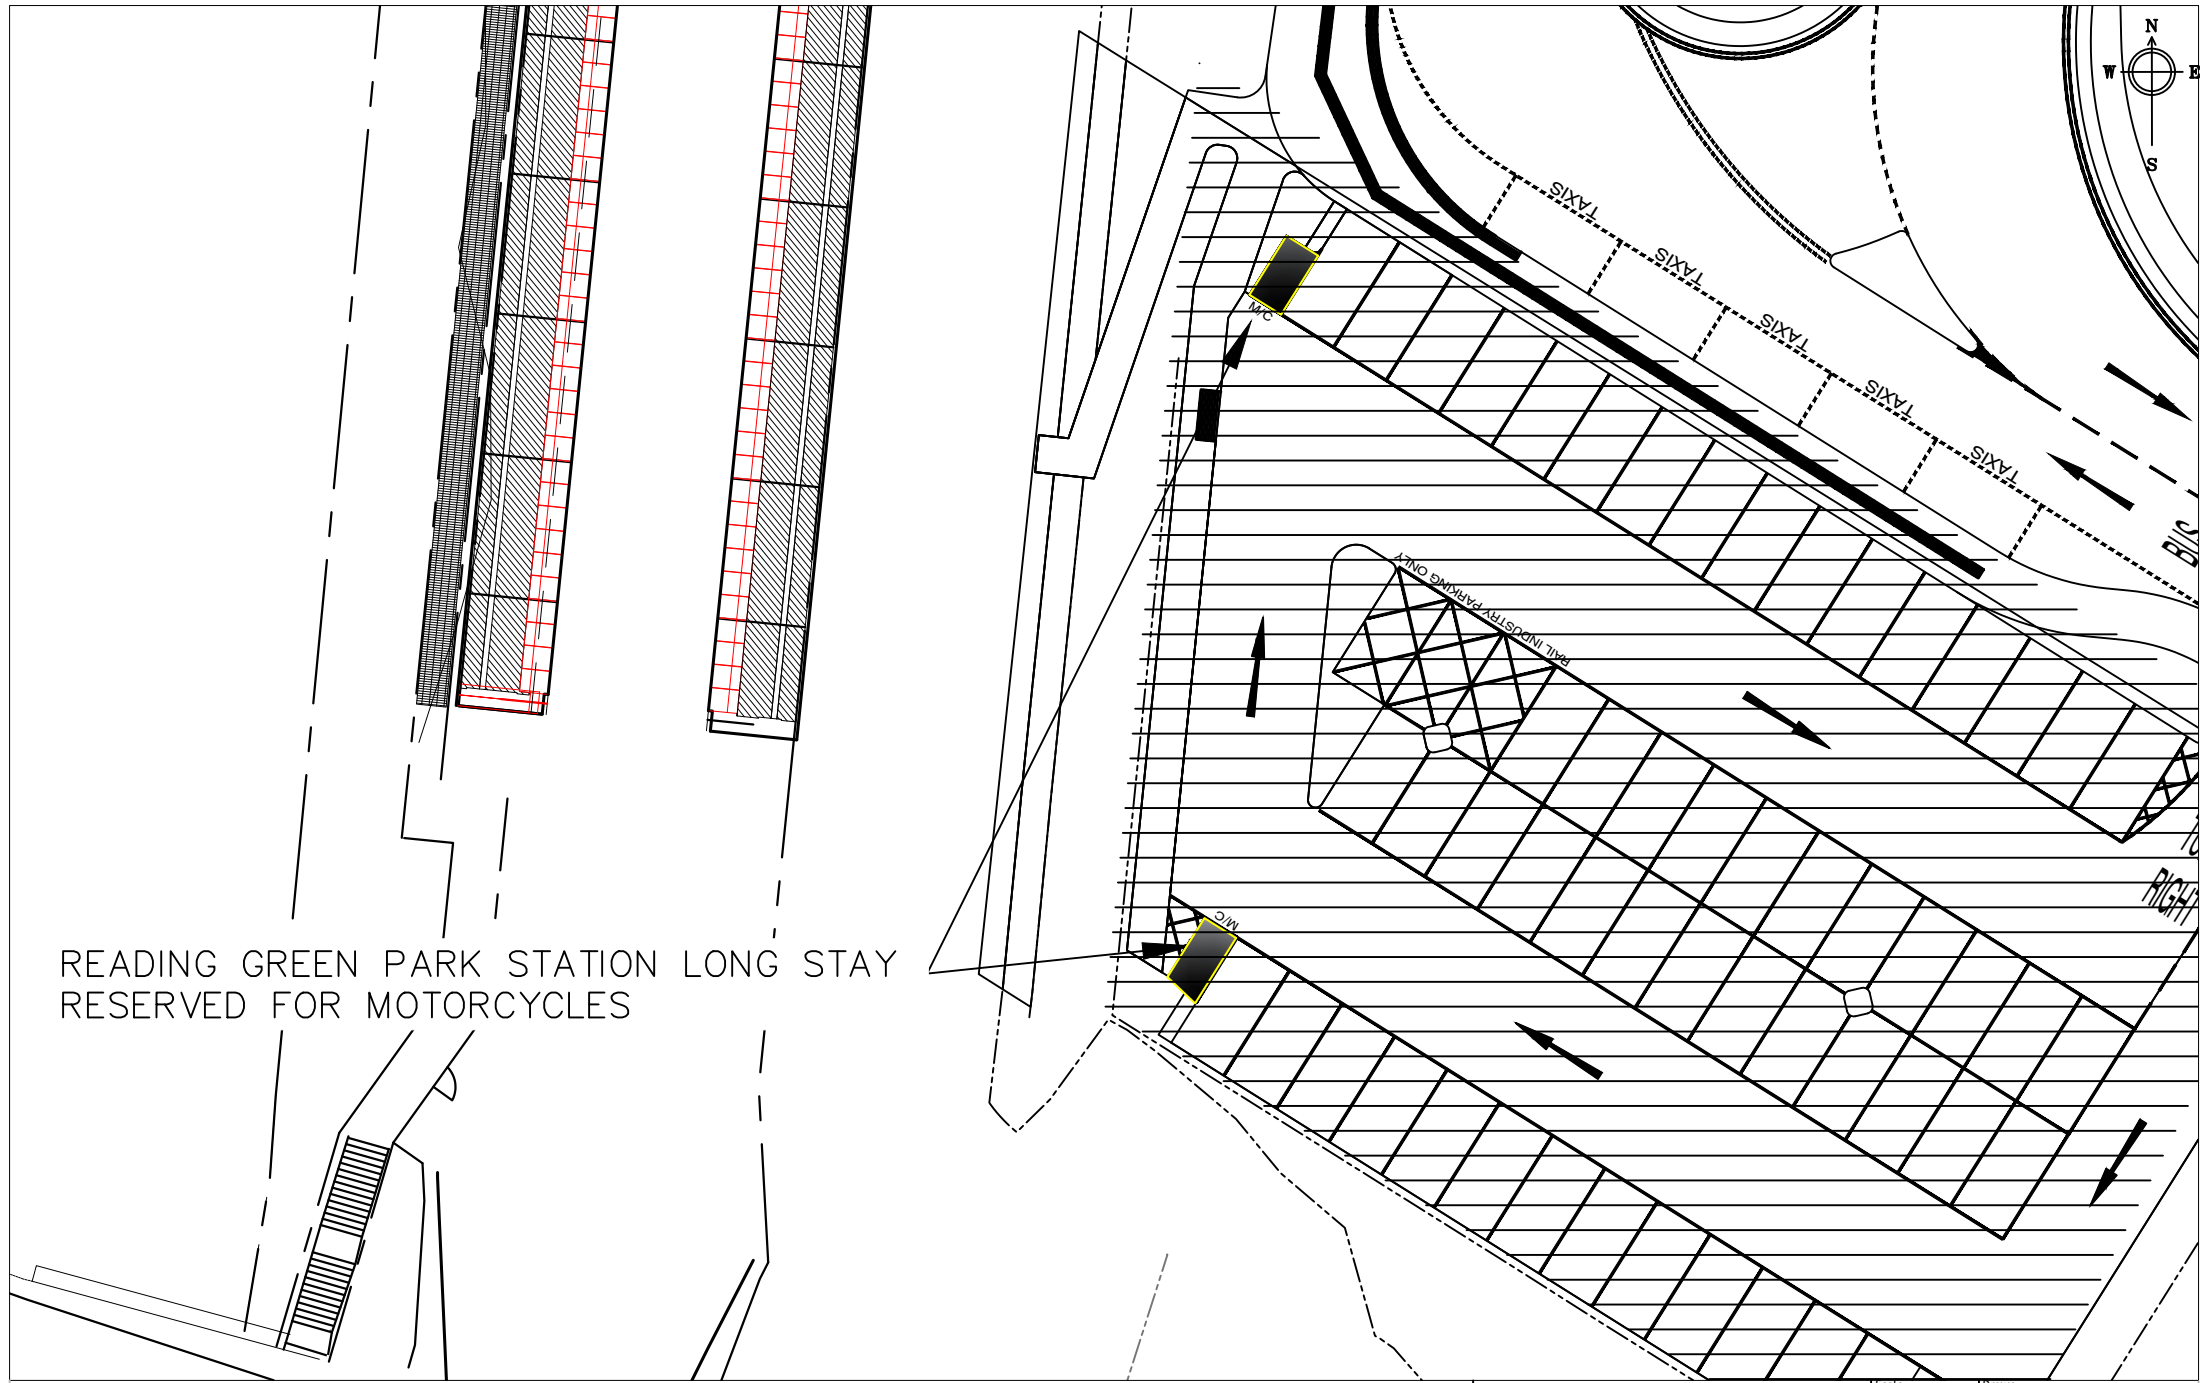

No Stopping Except Rail Industry Permit Holders At Any Time. Maximum Stay 12 hours. No Return Within 4 hrs

Project READING GREEN PARK STATION	Scale N.T.S	Drawn MF
	Date NOV 22	Checked JC
Drawing Reading Green Park Station— Rail Industry Permit Holders	Drawing No. Reading Green Park Station— Rail Industry Permit Holders	
	Approved JC	